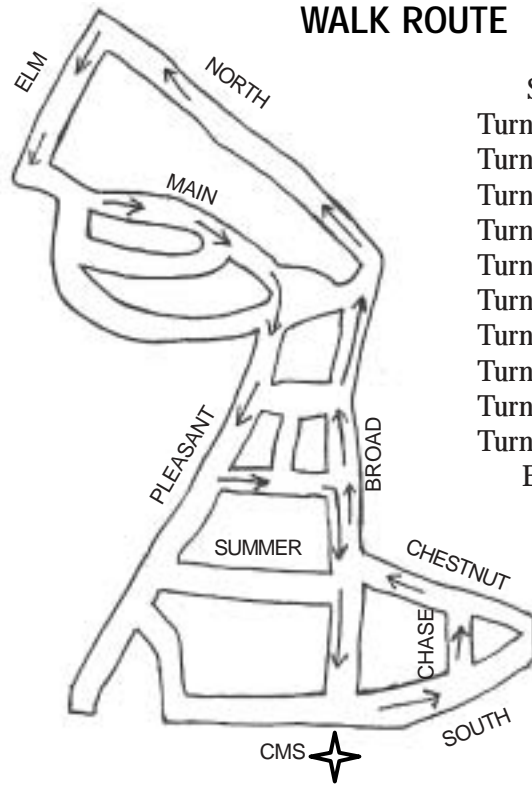

WALK ROUTE

START at CMS
Turn right on South Street
Turn left on Chase Street
Turn left on Chestnut Street
Turn right on Broad Street
Turn left on North Street
Turn left on Elm Street
Turn left on Main Street
Turn right on Pleasant Street
Turn left on Summer Street
Turn right on Broad Street
END at CMS

Abbreviated Route: Follow route to Broad Street. Cut through Broad Street Park, around to Sophie & Zeke's and rejoin the standard route on Pleasant Street. *Event staff will be there to point the way!*